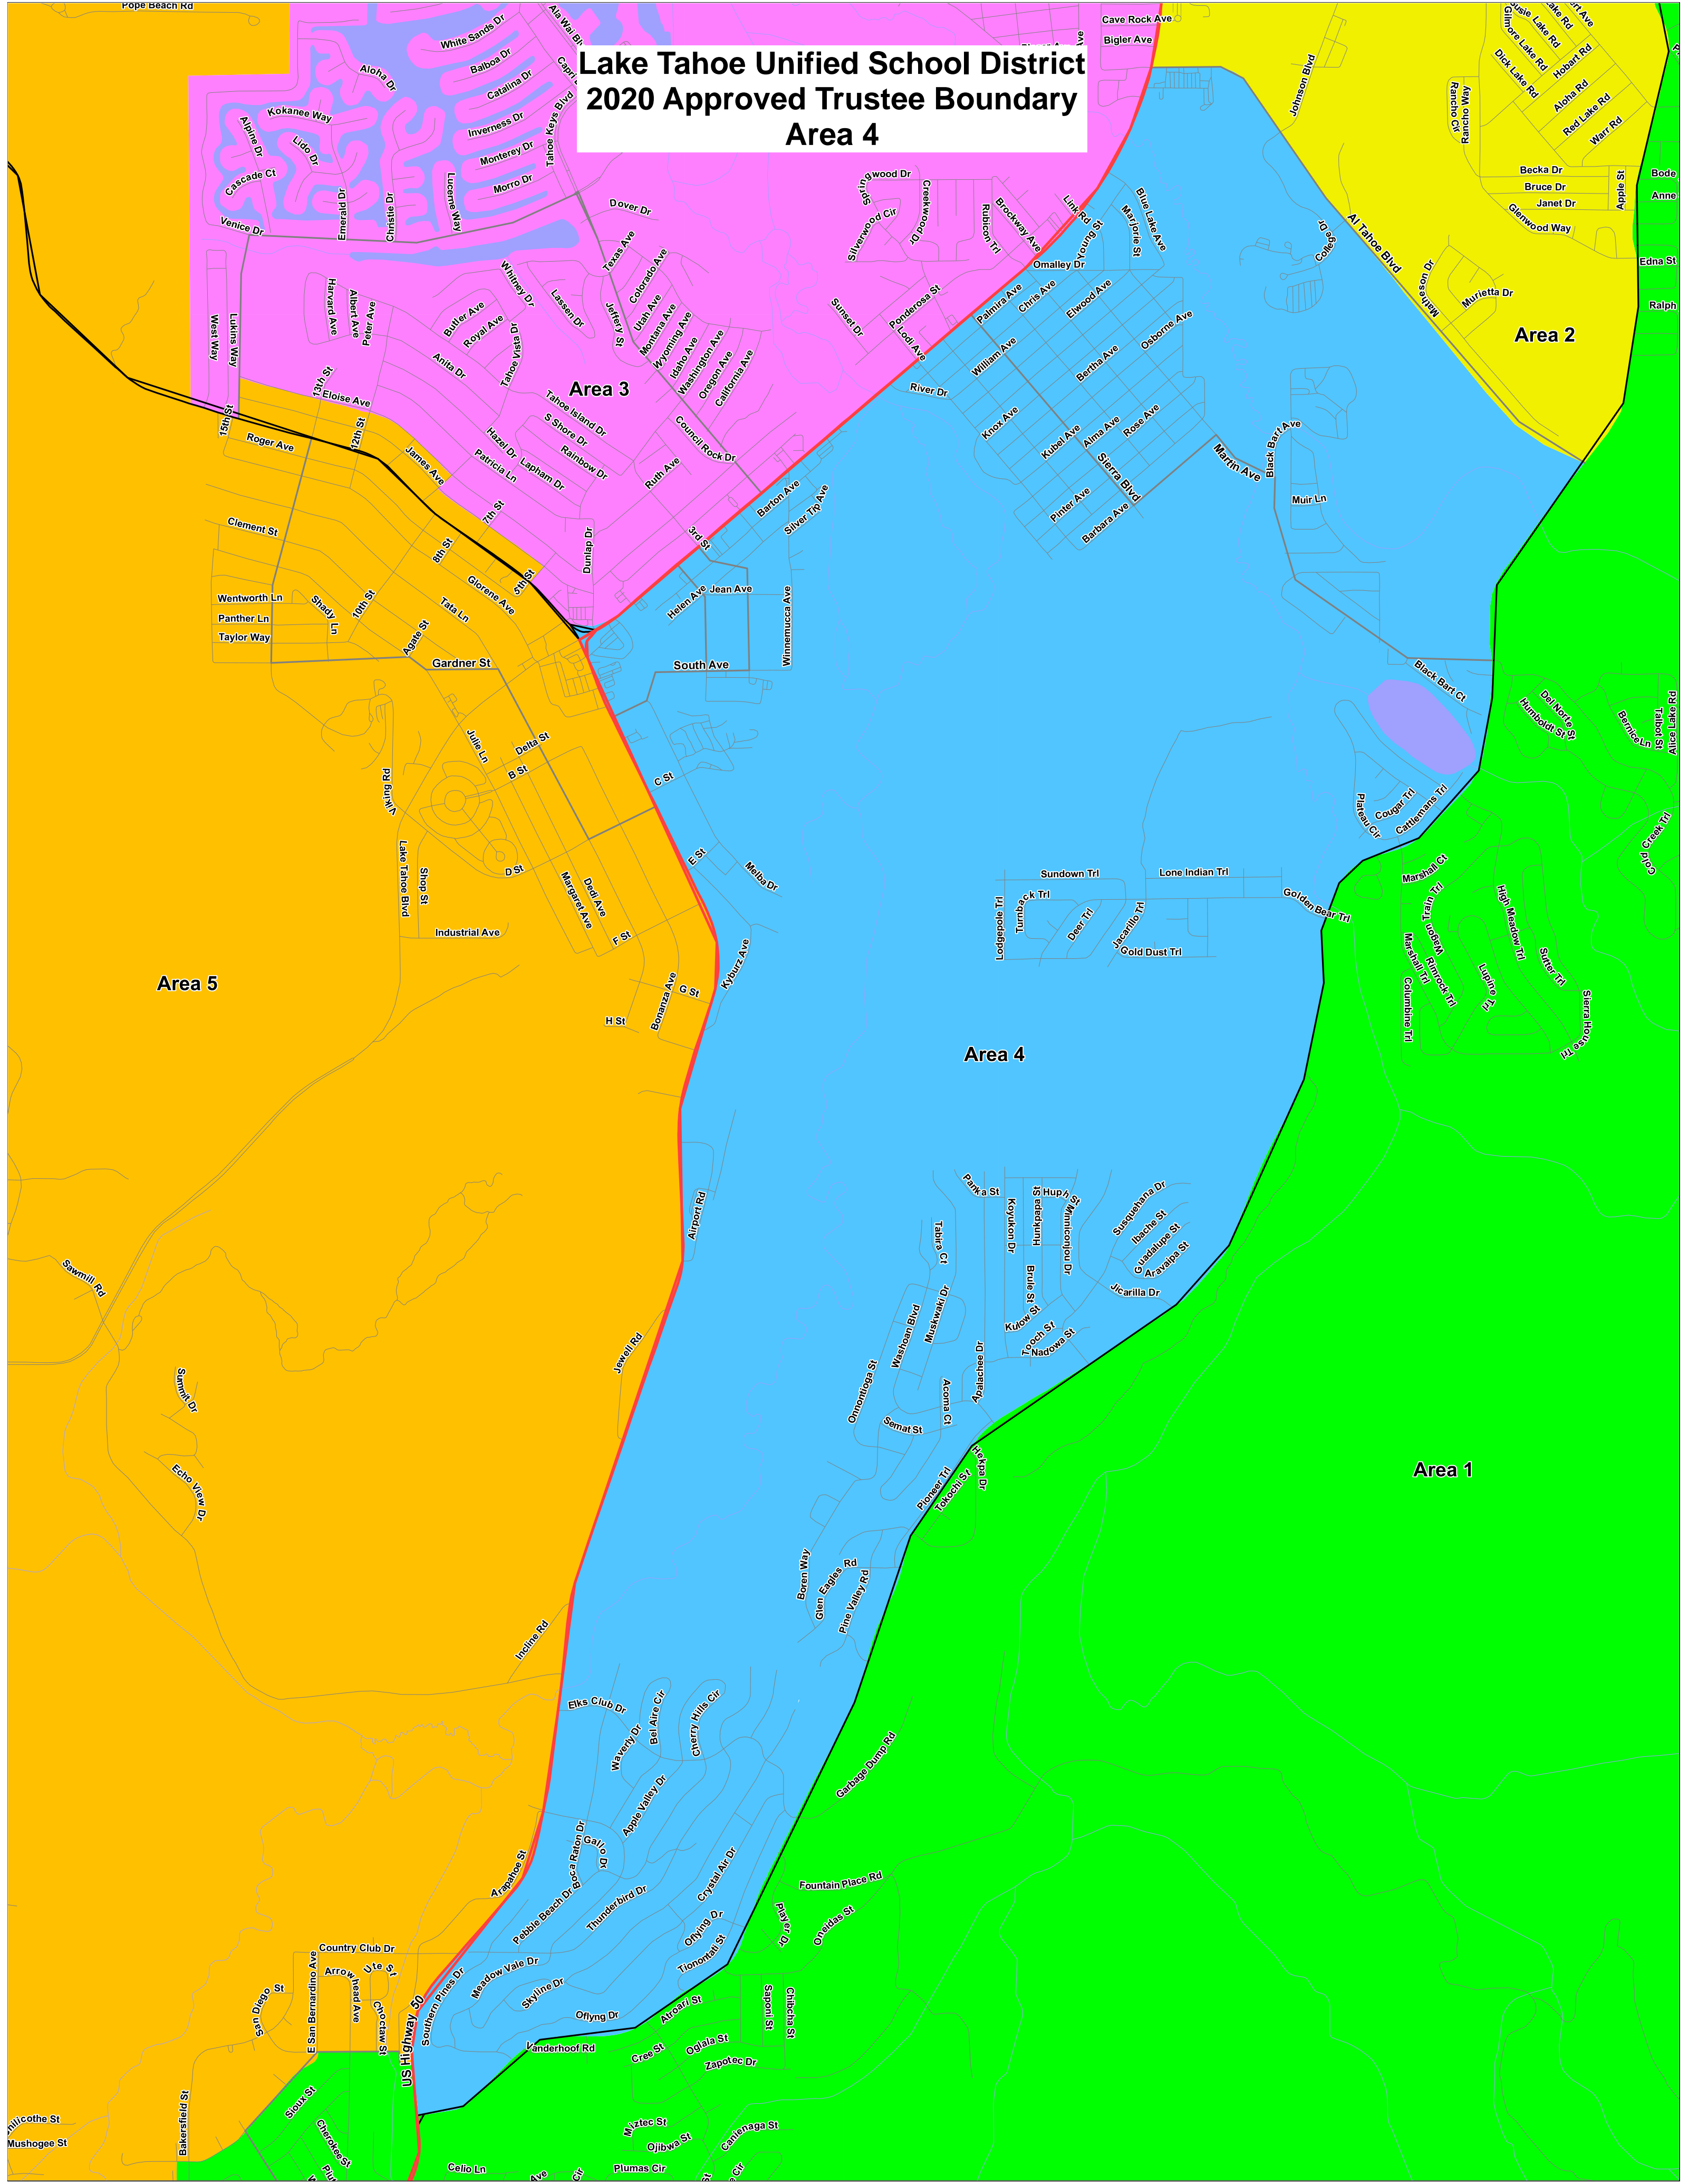

Lake Tahoe Unified School District 2020 Approved Trustee Boundary Area 4

Area 2

Area 3

Area 4

Area 5

Area 1