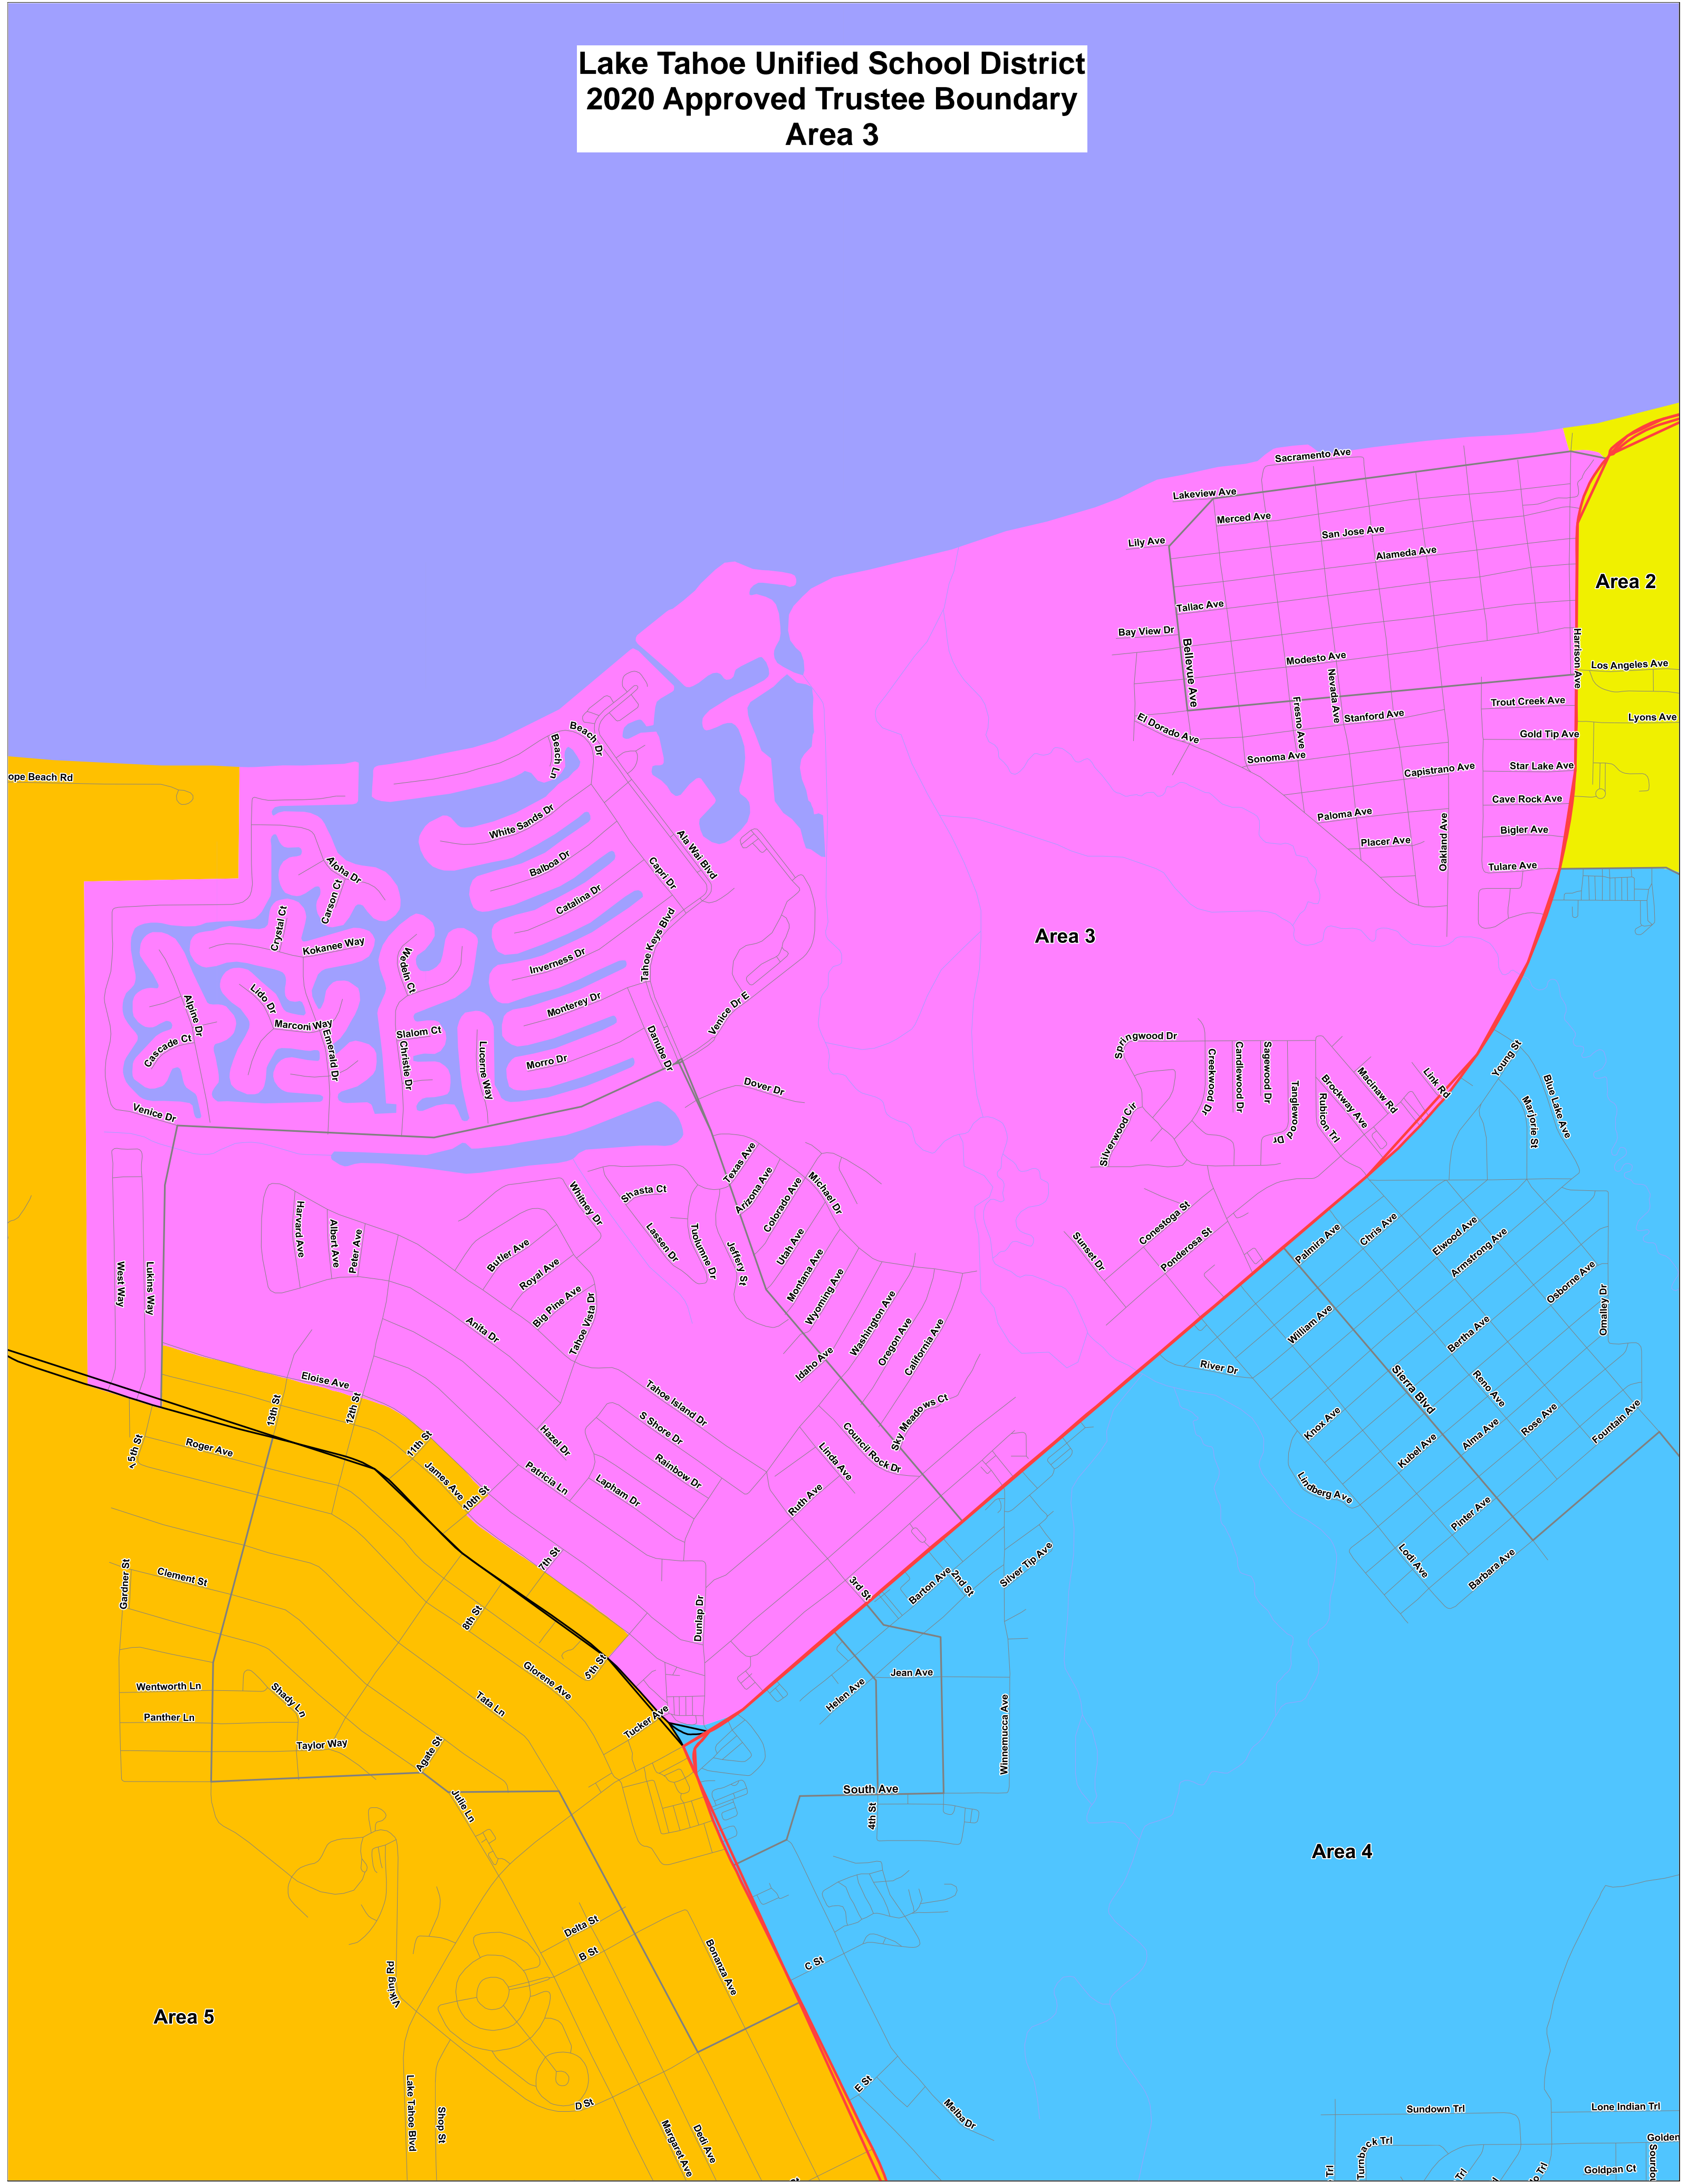

Lake Tahoe Unified School District
2020 Approved Trustee Boundary
Area 3

Area 2

Area 3

Area 4

Area 5