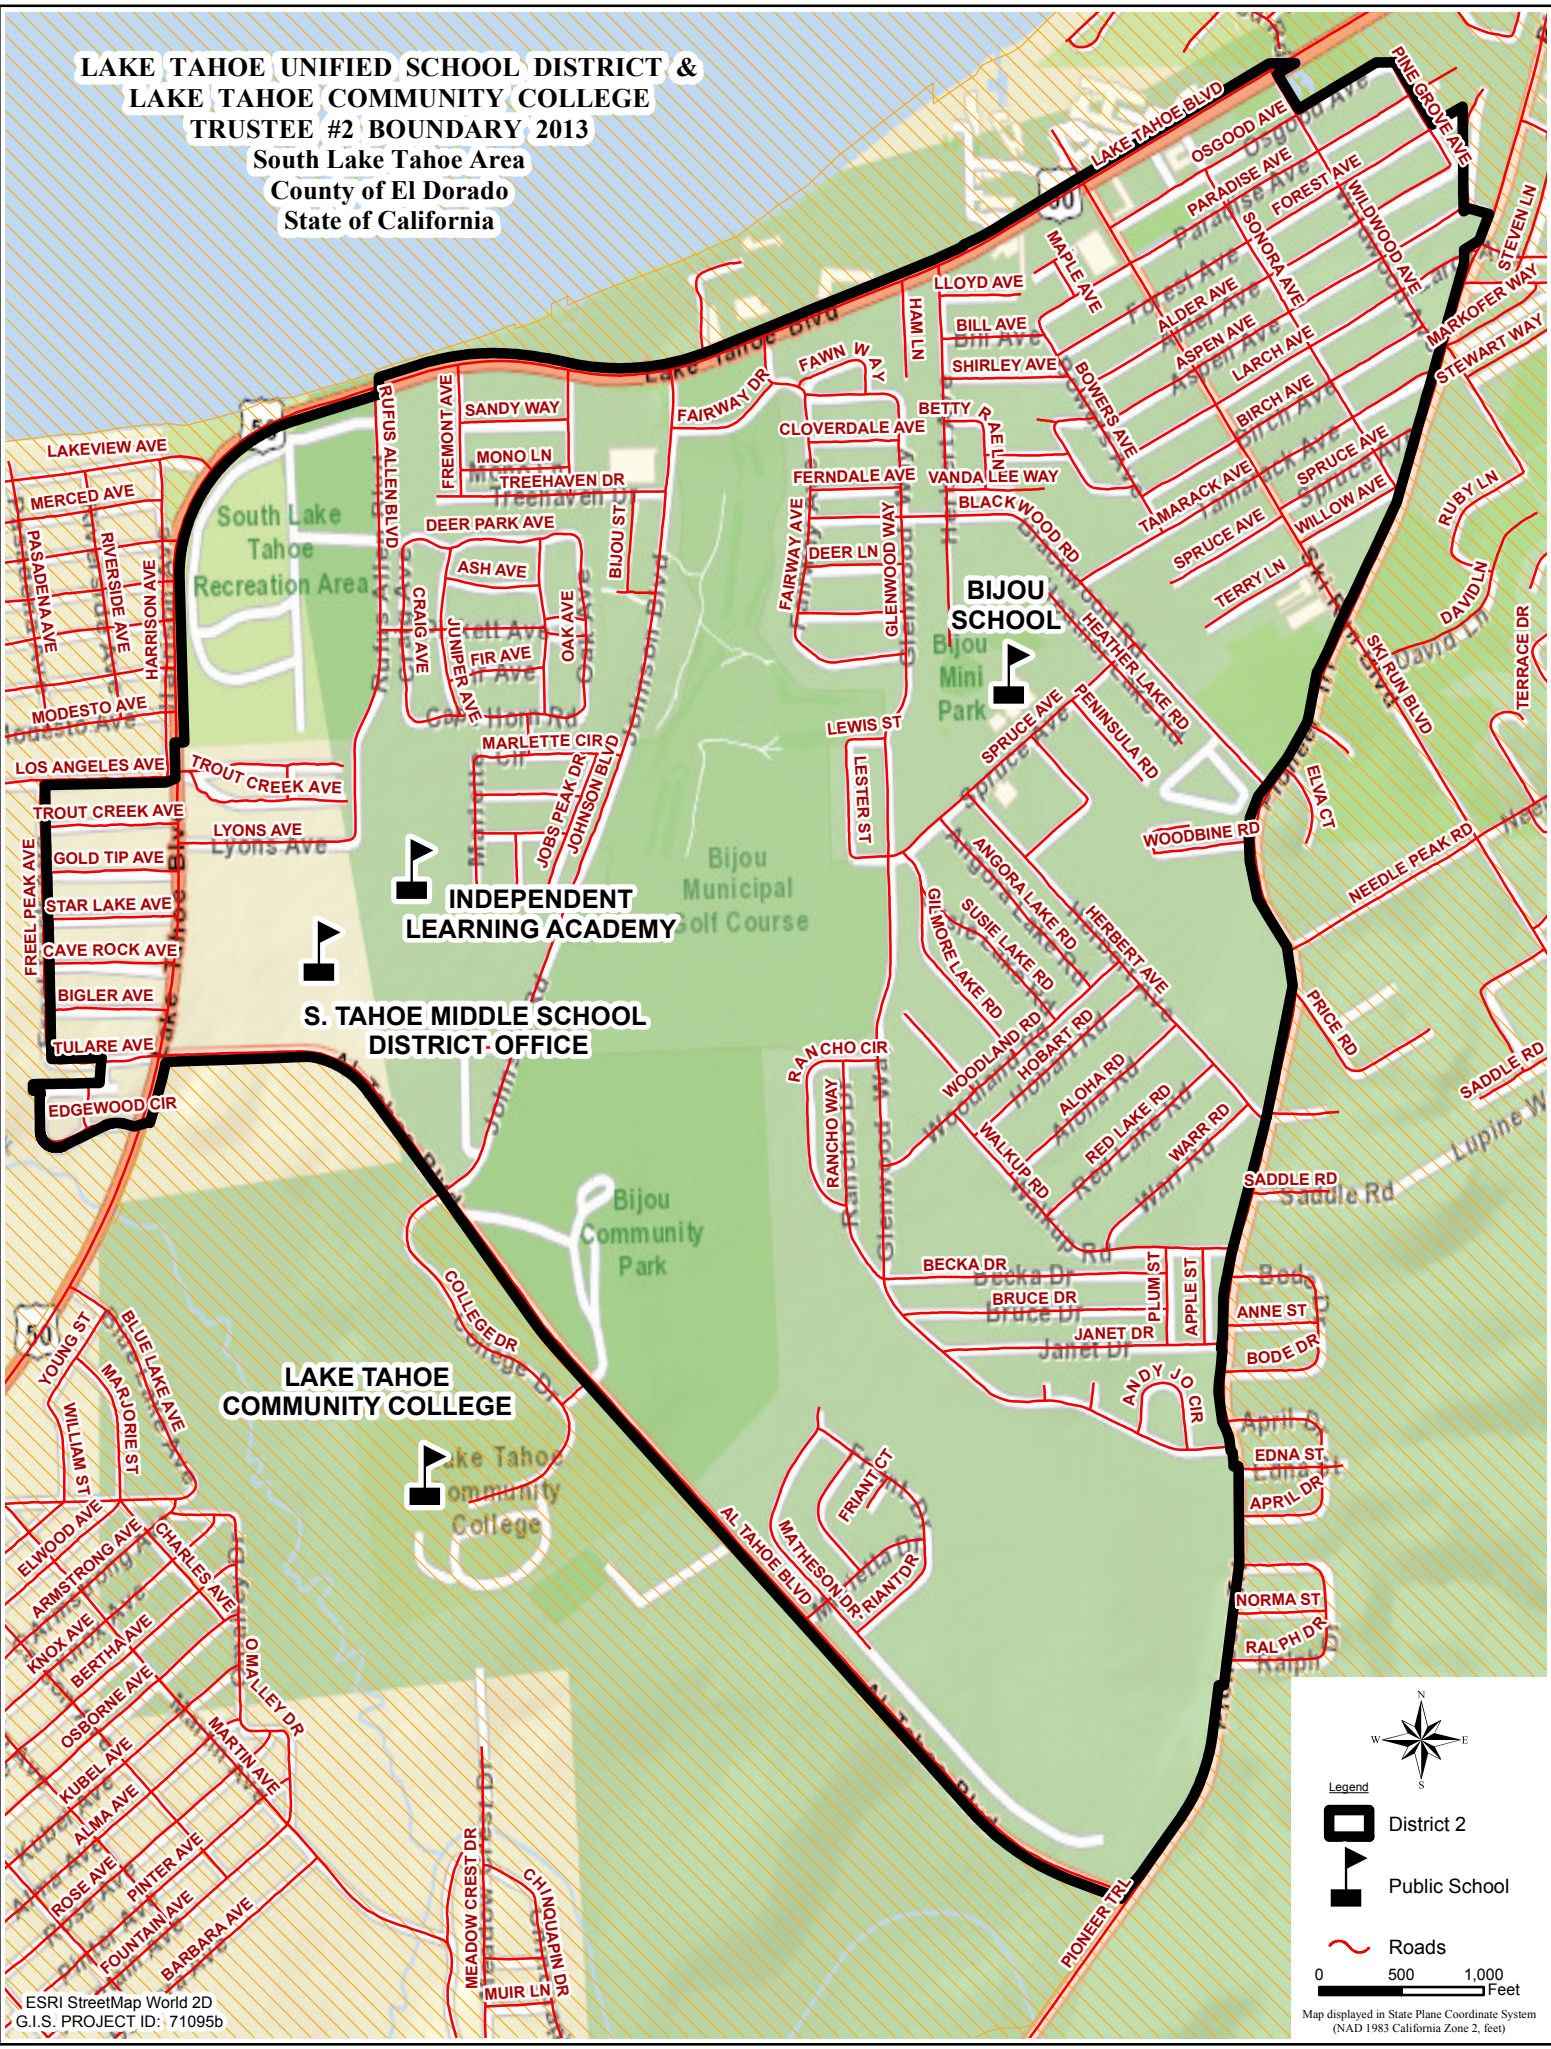

**LAKE TAHOE UNIFIED SCHOOL DISTRICT &
LAKE TAHOE COMMUNITY COLLEGE
TRUSTEE #2 BOUNDARY 2013**
South Lake Tahoe Area
County of El Dorado
State of California

Legend

-  District 2
-  Public School
-  Roads

0 500 1,000 Feet

Map displayed in State Plane Coordinate System (NAD 1983 California Zone 2, feet)